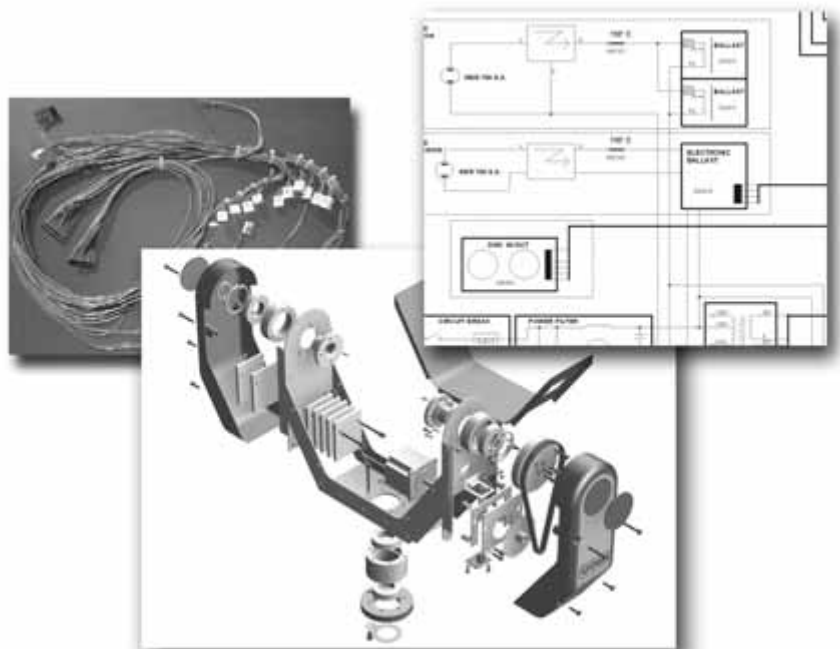

MP 700 WASH

TECHNICAL REFERENCE

- Code 02E013 *Electronic Ballast*
- Code 02E012 *Magnetic Ballast*

- EXPLODED VIEW
- SPARE PARTS

Tav. 1 HEAD UNIT

Tav. 3 - SUB-T2

Tav. 4 - SUB-T3

Tav. 5 - SUB-T4

Tav. 6 - Arm

Tav. 7
With electronic ballast

Tav. 8 With magnetic ballast

04M222

04M148

04M220

04M184 (Only for 02E012)

04M211